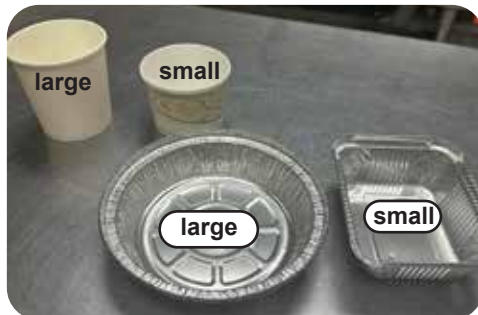

We are happy to announce that we have introduced some new vendors and new items!

NOTE: Red Swan Chicken Bites have been replaced with Brettone Chicken Tenders

Subway has been replaced with two new alternating vendors: EDO Japan & Lunch Pail

**Please view the schedule below for reference of days and availability.
A printable calendar has been provided on page 2, and a digital version
can be found at www.olf.market**

MON: BOOSTER JUICE: (every Monday)	Strawberry Banana Smoothie
MON: BRETTONE: March 3rd, 24, Apr 7	Chicken Tenders with Potatos
MON: CALIFORNIA SANDWICHES: Feb 24, March 17, Mar 31, Apr 14	Choice of Veal (With and Without Sauce), Meatball, Pasta
TUES: PIZZA: Feb 18-Apr 22 (every Tuesday)	Single Slice of Pizza: 9 weeks
WED: BRETTONE: Feb 19, Mar 5, 26, Apr 9, 23	Rice Balls
WED: RICCI: Feb 19, Mar 5, 26, Apr 9, 23	Choice of Mini Panzo or Chicken Salad
THURS: XPRESS BBQ: 9 weeks (every Thursday)	Chicken, Potatoes, Rice
FRI: EDO JAPAN: Feb 21, Mar 21, Apr 11	Choice of Chicken/Beef Noodle or Rice or Vegetarian Sushi
FRI: LUNCH PAILS: Mar 7, Apr 4	Chicken Soup or Pancakes
FRI: LUNCH PAILS: : Feb 28, Mar 28, Apr 25	Turkey Sandwich or Mac & Cheese
APR 9: Baked with Joy Bunny Shaped Sugar Cookie 2025	Individually Wrapped Sugar Cookie -- Bunny Shape
TUES,WED,THURS: MILK Feb-April 2025 (weekly)	2% vs Chocolate Milk
FRI: Kernel's: 8 weeks (every Friday)	Choice of Butter Salt, Caramel, Cheese

LUNCH PAILS Inc.